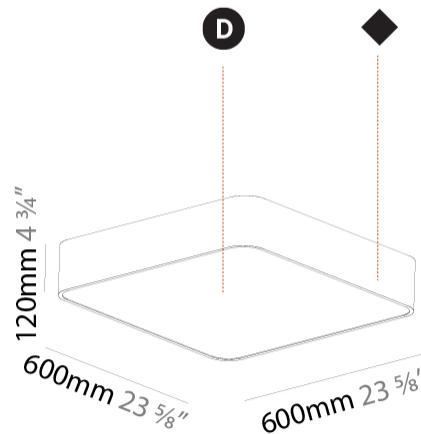

GENERAL

Series: Smoothy
Subseries: Smoothy Standard
Brand: Prolicht
Division: Architectural
Mounting Type: Surface
Mounting Location: Ceiling
Subcategory: Ambient

PHYSICAL

Shape: Square
Length (mm): 600
Length (in): 23 5/8
Width (mm): 600
Width (in): 23 5/8
Height (mm): 120
Height (in): 4 3/4
Light Distribution: Direct
Weight (kg): 11.315
Weight (lbs): 24.89
Diffuser: [PMMA - Opal or Micro-Prism](#)
Fixture Finish: [SSR / BKV / CWI / CRY / HAB / LAG / UFT / ITA / RUA / RUR / MIC / FTG / MYG / TWT / LOD / PUS / FRO / FUP / KIA / POP / BLS / SPG / MEY / GOH / GUM / CHC / COM / ABZ / JAG / OBR / MOS / ROR](#)
Fixture Material: [Extruded Aluminum / Steel](#)

ELECTRICAL

Lamp Type: LED (Zhaga Standard)
Input Wattage (W): 55
Total Output Wattage (W): 49.7
Dimming: [Non-Dimmable](#)
Driver Included: Yes
Driver Location: Integrated
Driver Type: Constant Current - Universal
Driver Class: Class 2
Input Voltage (V): 120 - 277
Constant Current (MA): 350
Upon Request: (Not included - see components) Integral: 0-10Vdc dimming / Phase dimming 120Vac only

LED

Color Temperature (°K): [3000 / 3500 / 4000](#)
Max. Delivered Lumen (lm): 5520 / 5606 / 5720
CRI: >80 CRI
Efficiency (%): 0.867
Lamp Life (hrs): 50000

OPTICAL

RATINGS AND CERTIFICATIONS

Certified By: Certified for North American Standards
IP rating: IP20